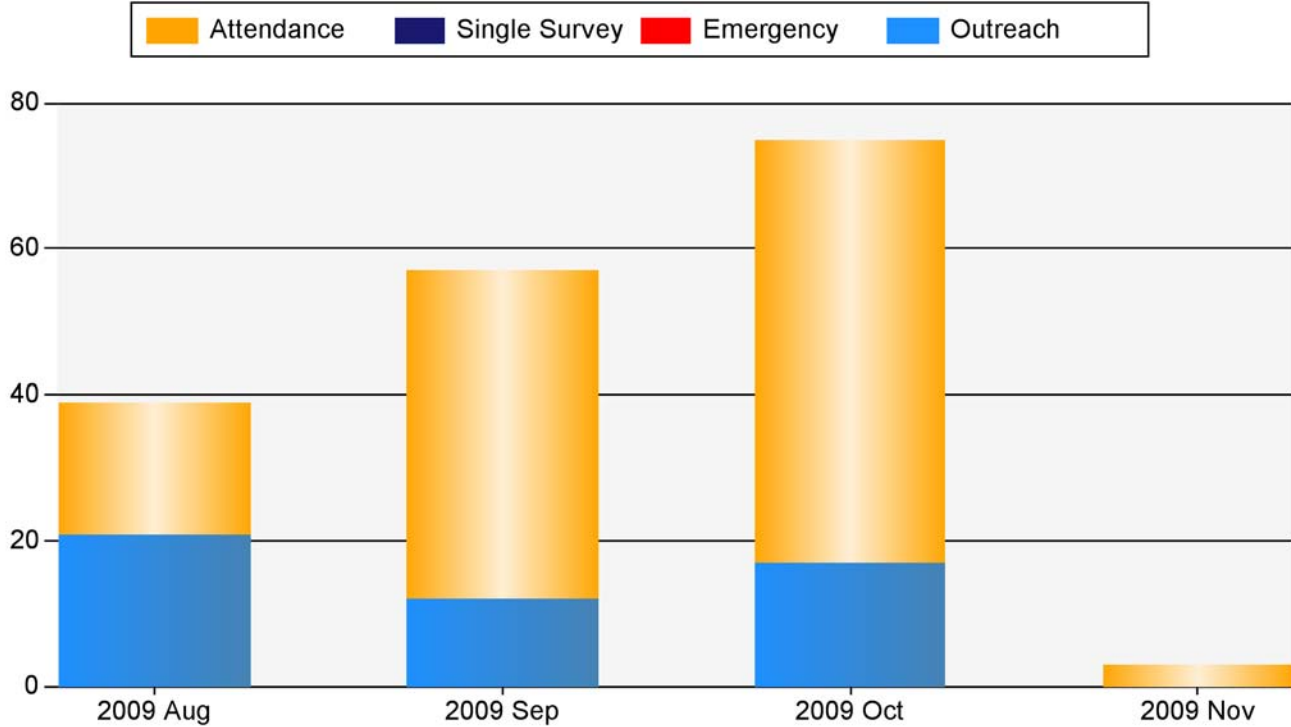

Message Type Usage By Phones Called

* Percentages are rounded to the nearest whole number

Total Phones Called

Total Messages Sent

Top Sites Using Outreach	# Msg	# Called
STILLMAN VALLEY HIGH SCHOOL	22	7,173
HIGHLAND AND MONROE	14	7,015
MERIDIAN CUSD #223	3	4,045
HIGHLAND ELEMENTARY SCHOOL	3	1,165
MERIDIAN JR HIGH SCHOOL	6	1,061

Top Sites Using Emergency	# Msg	# Called
There was no usage for this feature for the selected period. Need help? Call your Client Care Specialist.		

Top Sites Using Single Survey	# Msgs	# Called
There was no usage for this feature for the selected period. Need help? Call your Client Care Specialist.		