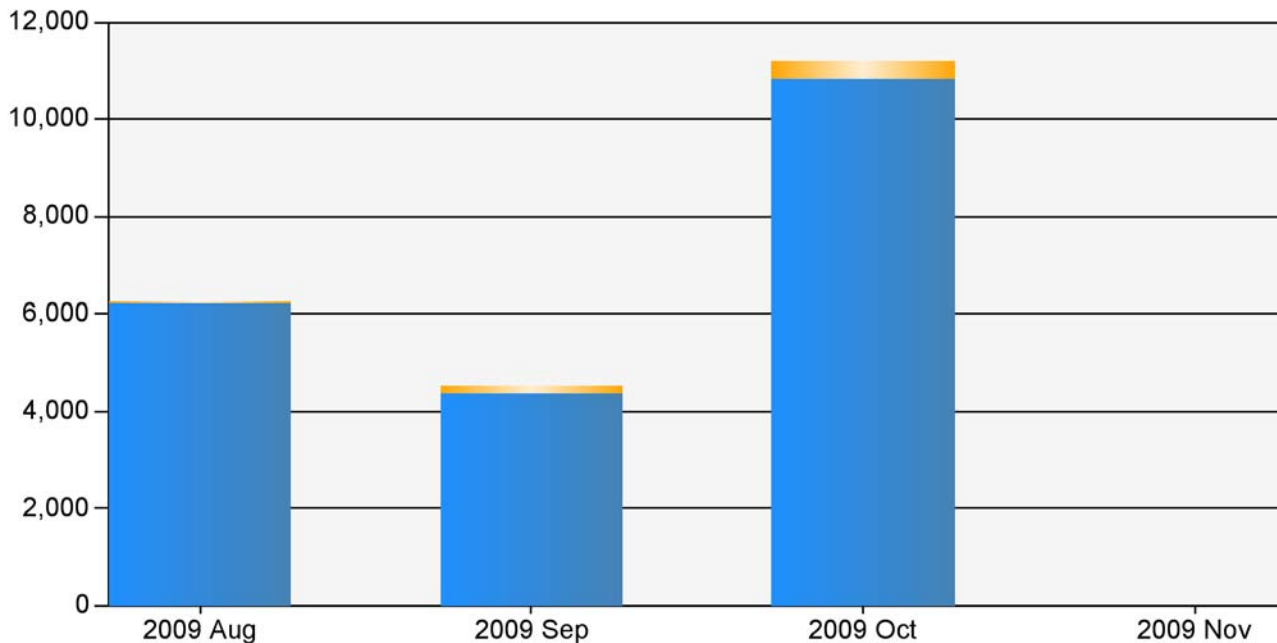

Message Type Usage By Phones Called

* Percentages are rounded to the nearest whole number

Total Phones Called

Total Messages Sent

Top Sites Using Outreach	# Msg	# Called
STILLMAN VALLEY HIGH SCHOOL	22	7,173
HIGHLAND AND MONROE	14	7,015
MERIDIAN CUSD #223	3	4,045
HIGHLAND ELEMENTARY SCHOOL	3	1,165
MERIDIAN JR HIGH SCHOOL	6	1,061